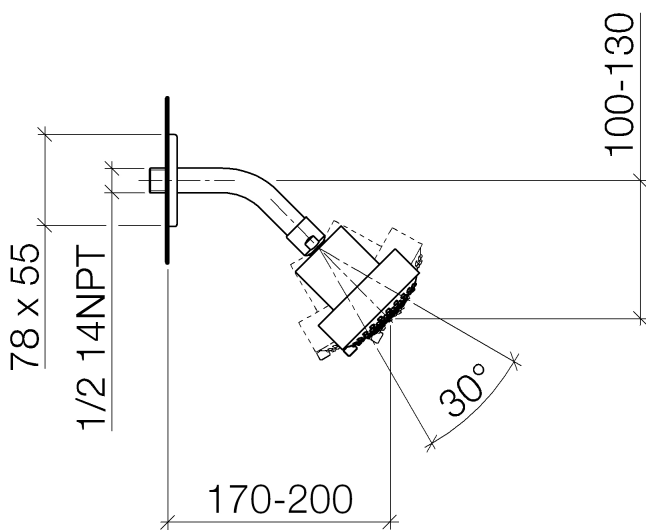

Bathtub - LULU  
Showerhead - polished chrome  
Article number: 28 508 710-00 0010

- 7-7/8" Projection
- Ball-joint pivotable through 30°
- 3 individual sprays (standard, soft, massage)
- Descaling system
- Ø 3-5/8"
- Flange 3-1/8" x 2-1/8"
- 1/2" connection
- Water flow rate limited to max. 1.8 gpm

### Dimensional drawing

All dimensions in mm / inch = mm x 0,0394

Bathtub - LULU  
Showerhead - polished chrome  
Article number: 28 508 710-00 0010

### Flow rate chart

Bathtub - LULU  
Showerhead - polished chrome  
Article number: 28 508 710-00 0010