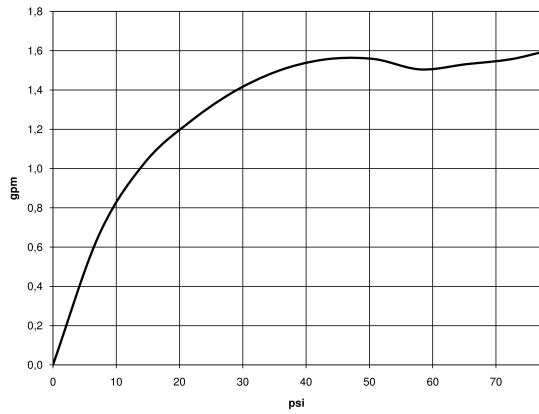

Bathtub - LULU  
Showerhead - polished chrome  
Article number: 28 508 710-00 0010

- 7-7/8" Projection
- Ball-joint pivotable through 30°
- 3 individual sprays (standard, soft, massage)
- Descaling system
- Ø 3-5/8"
- Flange 3-1/8" x 2-1/8"
- 1/2" connection
- Water flow rate limited to max. 1.8 gpm

### Dimensional drawing

All dimensions in mm / inch = mm x 0,0394

Bathtub - LULU  
Showerhead - polished chrome  
Article number: 28 508 710-00 0010

### Flow rate chart

Bathtub - LULU  
Showerhead - polished chrome  
Article number: 28 508 710-00 0010